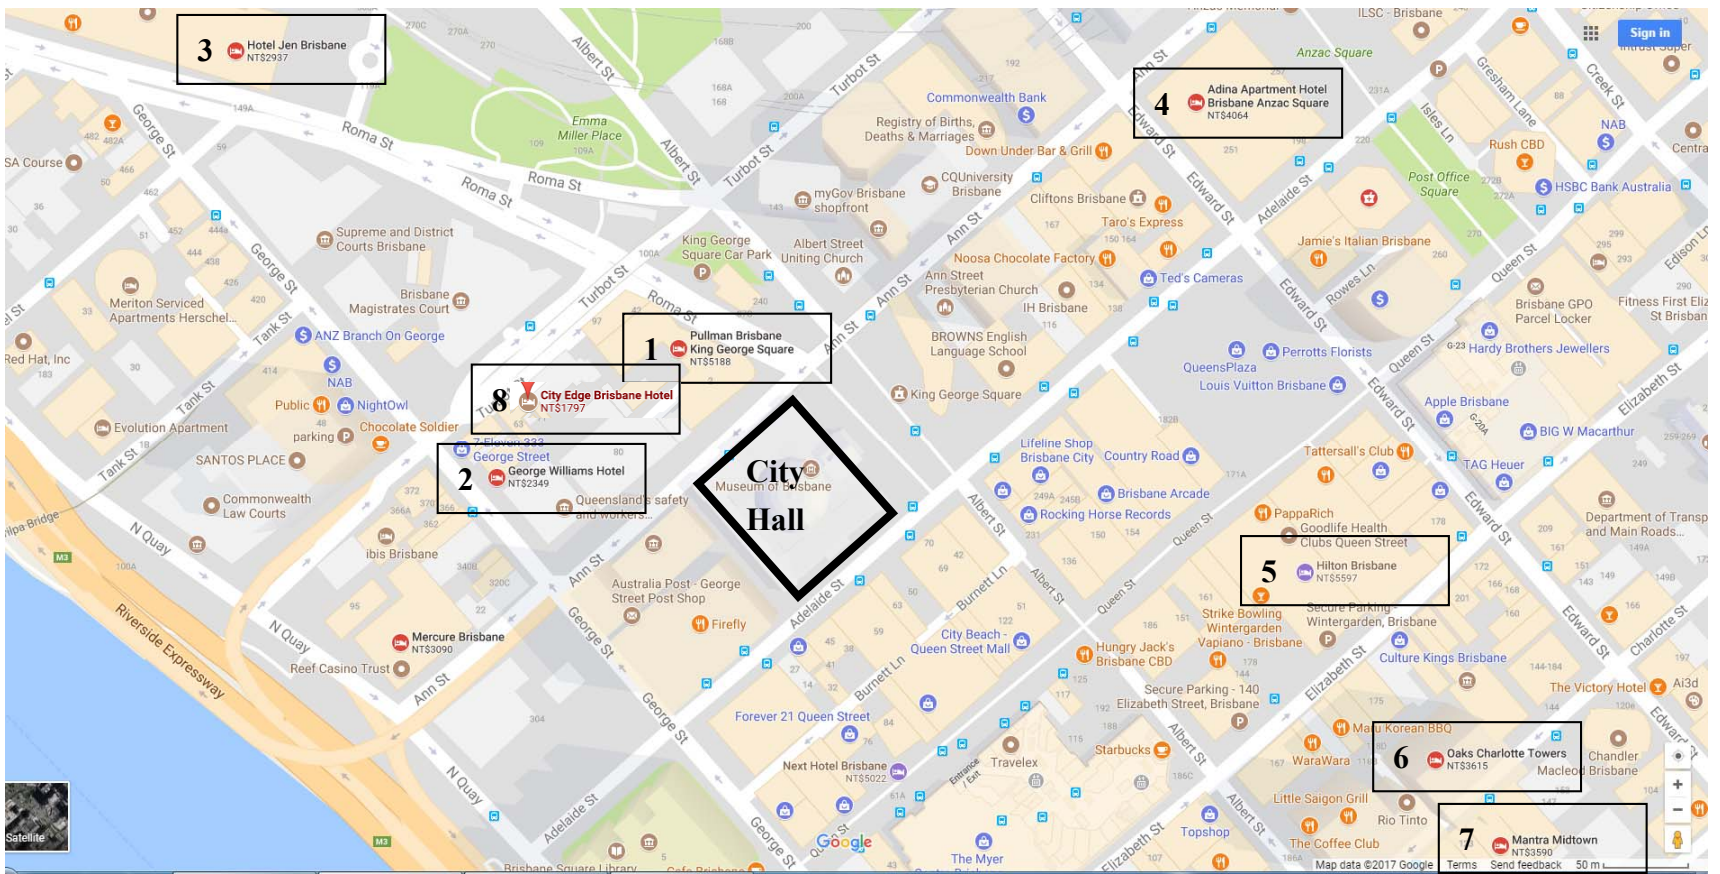

## Place to visit: Brisbane City Hall

### Hotels you can choose nearby:

1.		<b>Pullman Brisbane King George Square:</b> 🌐 <a href="https://goo.gl/cpym2e">https://goo.gl/cpym2e</a>
2.		<b>George Williams Hotel</b> 🌐 <a href="https://goo.gl/YxDB4E">https://goo.gl/YxDB4E</a>
3.		<b>Hotel Jen Brisbane</b> 🌐 <a href="https://goo.gl/LKfWwG">https://goo.gl/LKfWwG</a>
4.		<b>Adina Apartment Hotel</b> 🌐 <a href="https://goo.gl/upW3p7">https://goo.gl/upW3p7</a>
5.		<b>Hilton Brisbane</b> 🌐 <a href="https://goo.gl/B4bfPJ">https://goo.gl/B4bfPJ</a>
6.		<b>Oaks Charlotte Towers</b> 🌐 <a href="https://goo.gl/R82GHe">https://goo.gl/R82GHe</a>
7.		<b>Mantra Midtown</b> 🌐 <a href="https://goo.gl/ehPDSY">https://goo.gl/ehPDSY</a>
8.		<b>City Edge Brisbane Hotel</b> 🌐 <a href="https://goo.gl/QW9LBJ">https://goo.gl/QW9LBJ</a>

**Please choose the rooms from two of the hotels and tell us why you choose it:**

Items	Hotel A:	Hotel B:
distance from City Hall		
price		
size of the room		
convenience		
comfort		
Facilities / equipment		